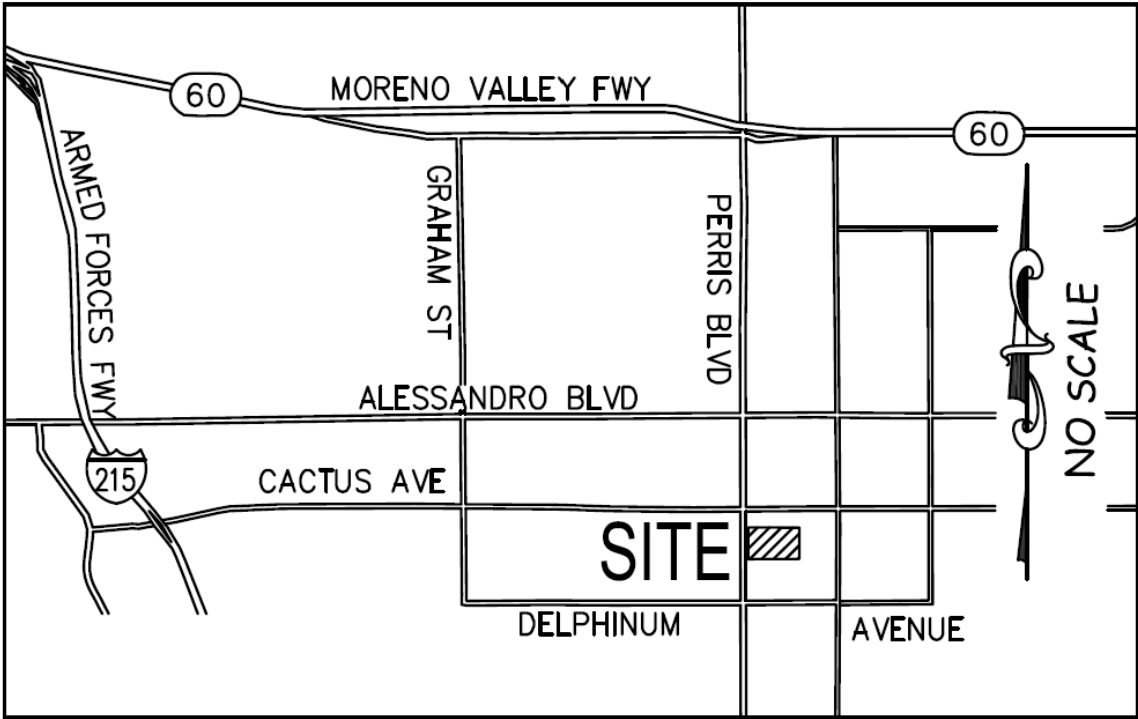

VICINITY MAP

CITY OF MORENO VALLEY
PUBLIC WORKS DEPARTMENT - LAND DEVELOPMENT

PEN19-0203 (TR 33607)
Final Map